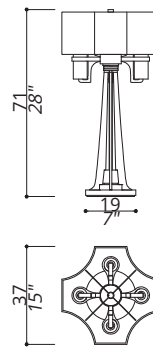

NOTES

Dimensions are expressed in centimetres, if not otherwise specified.
All products may be customized subject to prior consulting with our technical department; please send your request to info@officina-luce.it.
Officina Luce (Registered brand of ISSARCH srl) reserves the right to change or delete, at any time and without prior warning, the technical specification of any model or the model itself, depending on technical and commercial requirements.