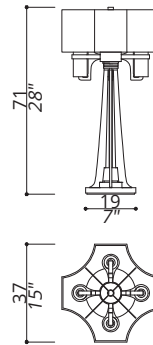

NOTES

Dimensions are expressed in centimetres, if not otherwise specified.
All products may be customized subject to prior consulting with our
technical department; please send your request to info@officina-luce.it.
Officina Luce (Registered brand of ISSARCH srl) reserves the right to
change or delete, at any time and without prior warning, the technical
specification of any model or the model itself, depending on technical
and commercial requirements.